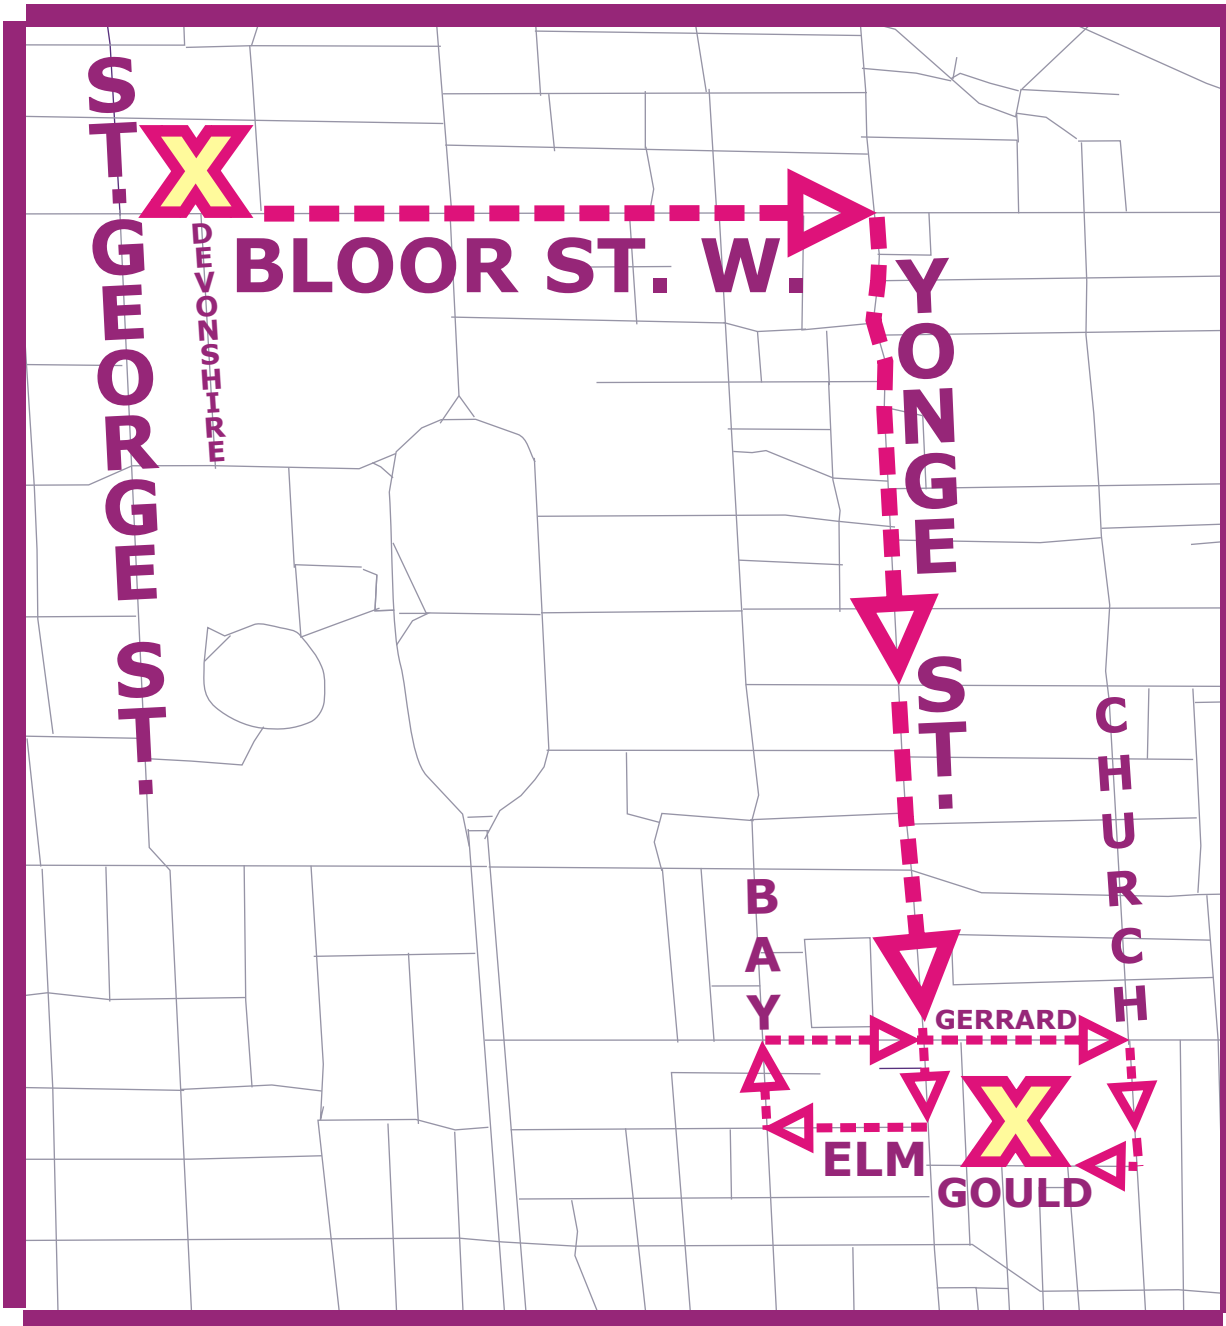

RALLY AT 11:00 AM

OISE Auditorium - 252 Bloor St. W.

MARCH AT 1:00 PM

--> Starts outside of OISE - 252 Bloor St. W.-->-->
(St. George subway station-corner of Devonshire & Bloor)

International Women's Day

Saturday

March 11

2006

MARCH ROUTE

Walk east on Bloor

South on Yonge

Go west on Elm

North at Bay

East along Gerrard

South at Church

West on Gould

Go to the Fair

International Women's Day

The 2006 Fair

55 Gould St.
Student Centre
Ryerson University

Free Entrance!
Over 50 Exhibitors!
1:00 pm - 4:30 pm

A MILLION REASONS TO MARCH --> --> --> -->